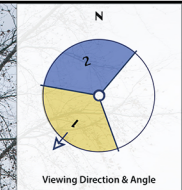

Photomontage